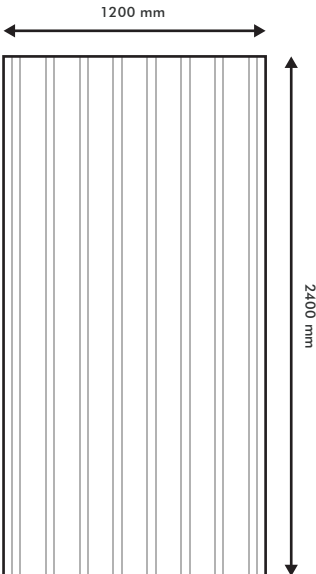

GROOVE 5

Repetition

Full Panel

Groove Type

GROOVE 6

Repetition

Full Panel

Groove Type