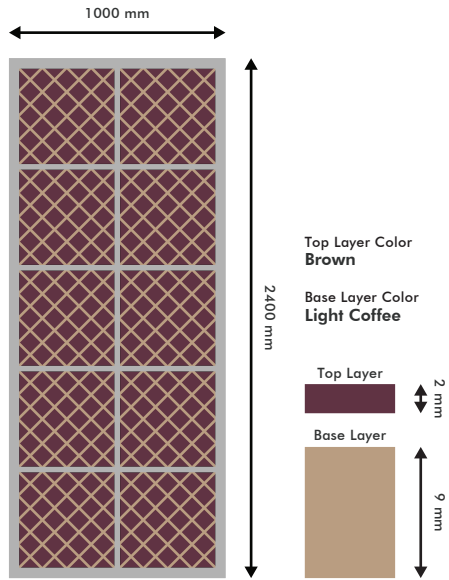

HR-15

HR-16

HR-17

HR-18

HR-19

HR-20

DUAL 1

Color & Design Detail

DUAL 2

Color & Design Detail

DUAL 3

Color & Design Detail

DUAL 4

Color & Design Detail

DUAL 5

Color & Design Detail

DUAL 6

Color & Design Detail

DUAL 7

Color & Design Detail

DUAL 8

Color & Design Detail

3D PANEL

	name	Picture	Size (L*W*D)	Unit
1	Pyramid	 	450*450*49.5mm	Piece
2	Triangle	 	436*436*436*50.6mm	Piece
3	Star	 	500*500*22.4mm	Piece
4	Circle	 	400*400*45.8mm	Piece
5	Bevel	 	322*322*53.2mm	Piece
6	Honeycomb	 	289.8*289.8*67.6mm	Piece