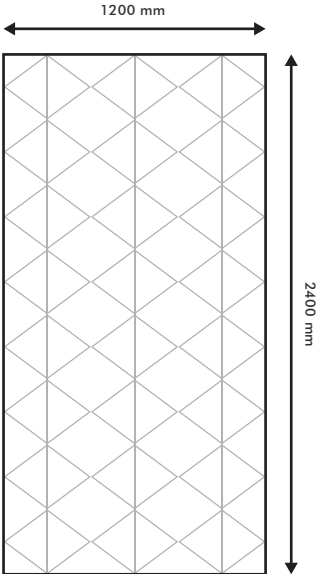

GROOVE 1

Repetition

Full Panel

Size & Shape

GROOVE 2

Repetition

Full Panel

Size & Shape