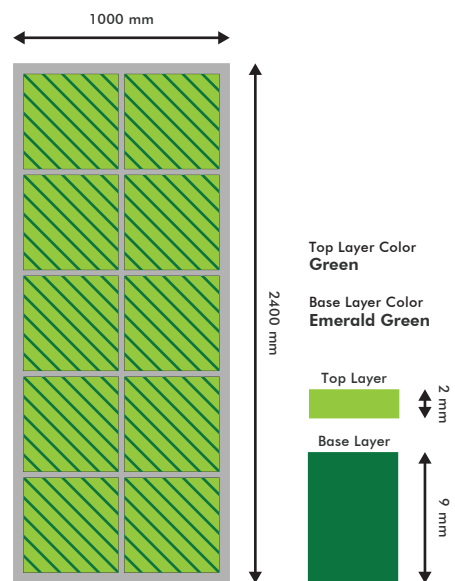

DUAL 2

Color & Design Detail

DUAL 3

Color & Design Detail

DUAL 4

Color & Design Detail

DUAL 5

Color & Design Detail

DUAL 6

Color & Design Detail

DUAL 7

Color & Design Detail

DUAL 8

Color & Design Detail

3D PANEL

	name	Picture	Size (L*W*D)	Unit
1	Pyramid	 	450*450*49.5mm	Piece
2	Triangle	 	436*436*436*50.6mm	Piece
3	Star	 	500*500*22.4mm	Piece
4	Circle	 	400*400*45.8mm	Piece
5	Bevel	 	322*322*53.2mm	Piece
6	Honeycomb	 	289.8*289.8*67.6mm	Piece