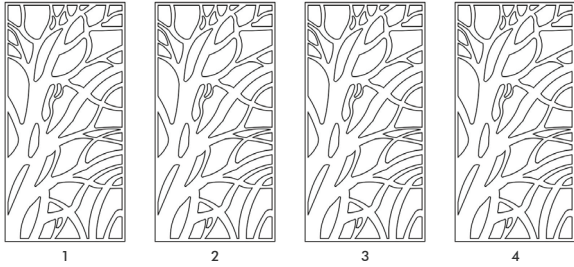

CNC 2

Repetition