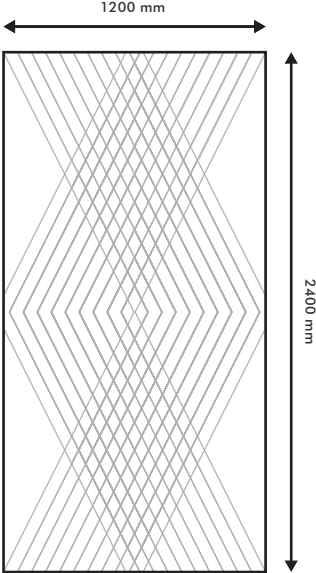

GROOVE 5

Repetition

Full Panel

Groove Type

GROOVE 6

Repetition

Full Panel

Groove Type