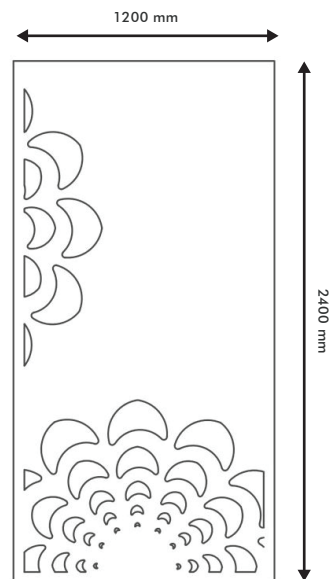

CNC 3

Repetition

Full Panel

CNC 4

Repetition

Full Panel