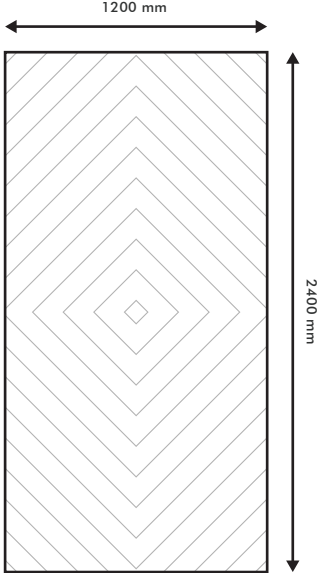

A board of panel can produce **19** piece of shape.

CHAMFER 5 - Rectangle

Installation Guide

Size & Shape

Full Panel

A board of panel can produce 9 piece of shape.

CHAMFER 6 - Plus

Installation Guide

Size & Shape

Full Panel

A board of panel can produce 23 piece of shape.

GROOVE

GROOVE 1

Repetition

Full Panel

Size & Shape

DUAL 6

Color & Design Detail

DUAL 7

Color & Design Detail

DUAL 8

Color & Design Detail

3D PANEL

	name	Picture	Size (L*W*D)	Unit
1	Pyramid	 	450*450*49.5mm	Piece
2	Triangle	 	436*436*436*50.6mm	Piece
3	Star	 	500*500*22.4mm	Piece
4	Circle	 	400*400*45.8mm	Piece
5	Bevel	 	322*322*53.2mm	Piece
6	Honeycomb	 	289.8*289.8*67.6mm	Piece