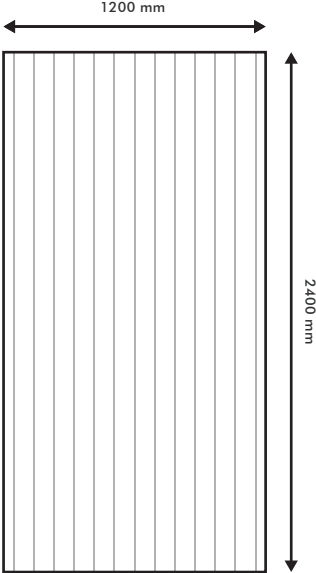

Size & Shape

Full Panel

A board of panel can produce 23 piece of shape.

GROOVE

GROOVE 1

Repetition

Full Panel

Size & Shape

GROOVE 2

Repetition

Full Panel

Size & Shape

GROOVE 3

Repetition

Full Panel

Groove Type

DUAL 6

Color & Design Detail

DUAL 7

Color & Design Detail

DUAL 8

Color & Design Detail

3D PANEL

	name	Picture	Size (L*W*D)	Unit
1	Pyramid	 	450*450*49.5mm	Piece
2	Triangle	 	436*436*436*50.6mm	Piece
3	Star	 	500*500*22.4mm	Piece
4	Circle	 	400*400*45.8mm	Piece
5	Bevel	 	322*322*53.2mm	Piece
6	Honeycomb	 	289.8*289.8*67.6mm	Piece